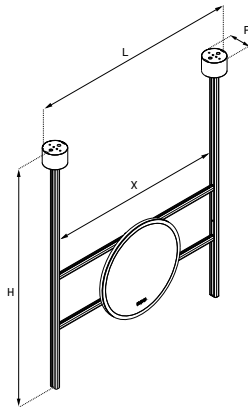

IO single

Material
Aluminum

L cm	124.0
H cm	157.5
P cm	14.0
X cm	60.5

FINISHES

- Black
- Titanium
- Bronze

IO double

Material
Aluminum

L cm	137.5
H cm	157.5
P cm	14.0
X cm	120.5