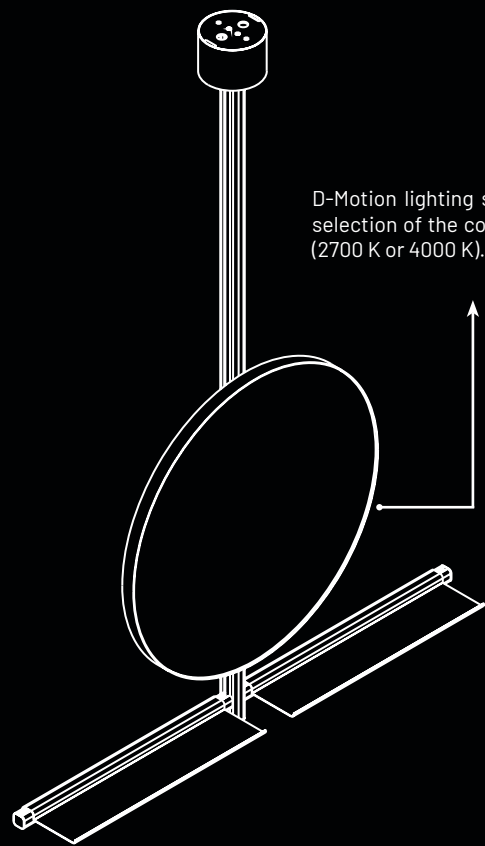

TECHNICAL SPECIFICATIONS

D-Motion lighting system with the selection of the color temperature (2700 K or 4000 K).