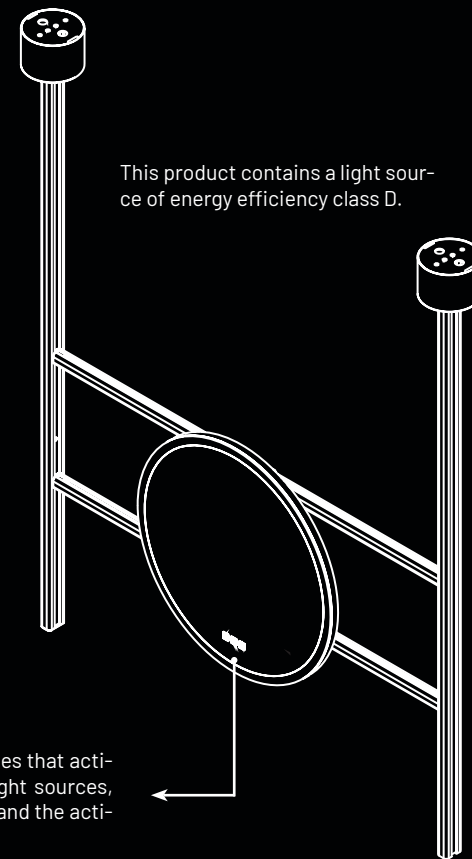

DESIGN

ESSENTIAL

FLEXIBLE

A smart and functional bathroom furnishing solution, completely customisable, suitable for homes and the hospitality industry.

LIGHTING

IO structure is essential and elegant, enhanced by the LED lighting that outlines its contours. The vertical profiles have a back groove to hold the LED strip and two side binaries for the horizontal profiles.

INNOVATION

A new and advanced hooking system

TECHNICAL SPECIFICATIONS

D-Motion lighting system with the selection of the color temperature (2700 K or 4000 K).

IP44 protection rating against water splashes.

Control system with three touch switches that activate the switching on and off of the light sources, the selection of the color temperature and the activation of the anti-fog system.

This product contains a light source of energy efficiency class D.

IO single

Material
Aluminum

L cm	124.0
H cm	157.5
P cm	14.0
X cm	60.5

FINISHES

- Black
- Titanium
- Bronze

IO double

Material
Aluminum

L cm	137.5
H cm	157.5
P cm	14.0
X cm	120.5