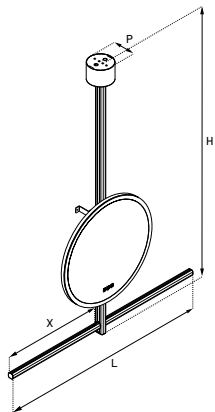

INNOVATION

A new and advanced hooking system

TECHNICAL SPECIFICATIONS

D-Motion lighting system with the selection of the color temperature (2700 K or 4000 K).

IP44 protection rating against water splashes.

IO single

Material
Aluminum

L cm	124.0
H cm	157.5
P cm	14.0
X cm	60.5

FINISHES

- Black
- Titanium
- Bronze

IO double

Material
Aluminum

L cm	137.5
H cm	157.5
P cm	14.0
X cm	120.5