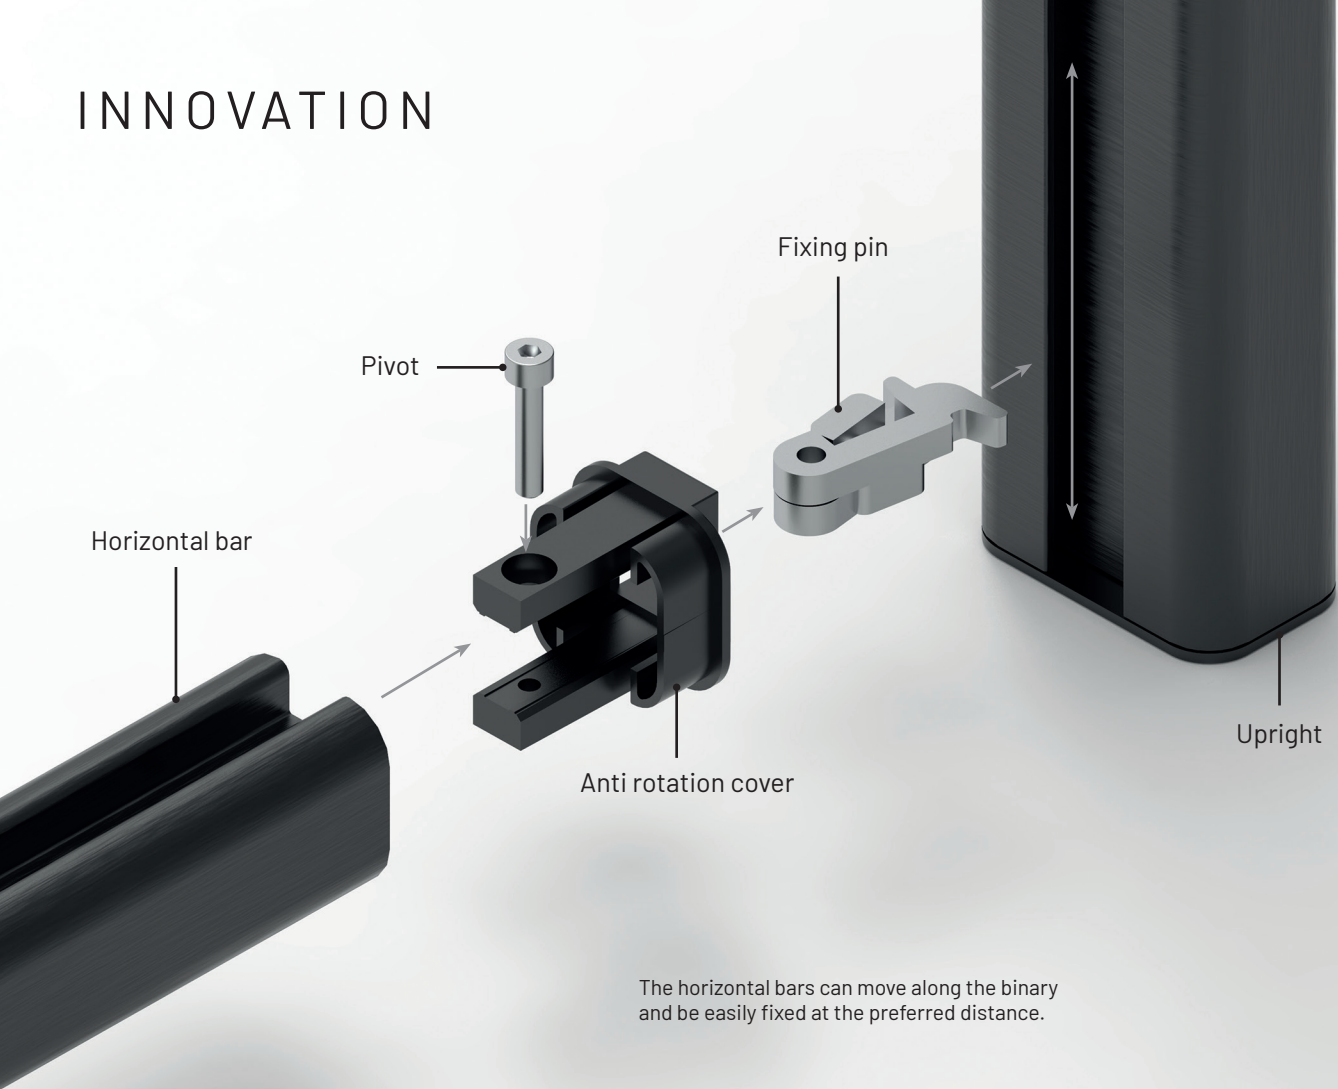

IO is a suspended open storage system designed to furnish any type of bathroom. There are two possible modules available, single and double, both fastened to the ceiling and suspended over the washbasin.

DESIGN

ESSENTIAL

FLEXIBLE

A smart and functional bathroom furnishing solution, completely customisable, suitable for homes and the hospitality industry.

LIGHTING

IO structure is essential and elegant, enhanced by the LED lighting that outlines its contours. The vertical profiles have a back groove to hold the LED strip and two side binaries for the horizontal profiles.

INNOVATION

A new and advanced hooking system

TECHNICAL SPECIFICATIONS

D-Motion lighting system with the selection of the color temperature (2700 K or 4000 K).

IP44 protection rating against water splashes.

Control system with three touch switches that activate the switching on and off of the light sources, the selection of the color temperature and the activation of the anti-fog system.

This product contains a light source of energy efficiency class D.